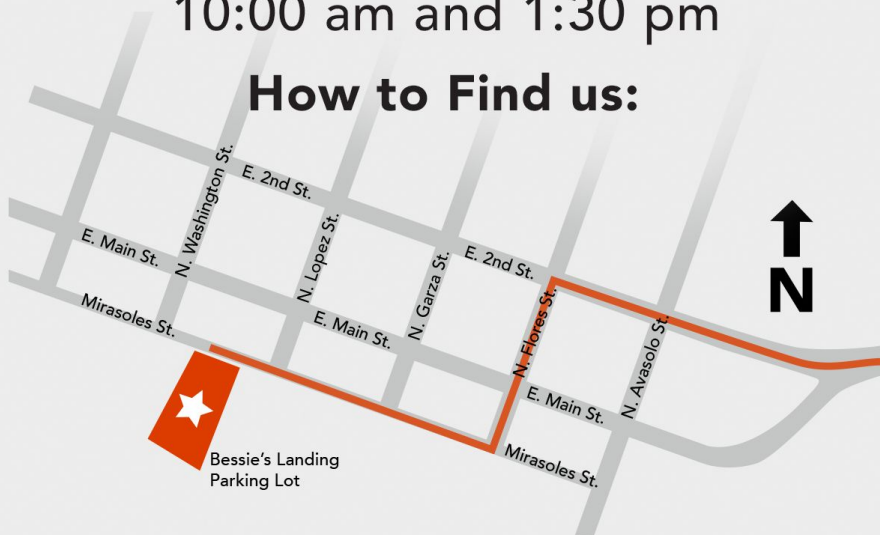

DISCOVER  
**Bessie III**  
 TROLLEY TOUR

2 TOURS A DAY/Monday-Friday  
 10:00 am and 1:30 pm

**How to Find us:**

City of RGC (956) 487-0672  
 Rio Grande City EDC (956) 487-3476  
 Rio Grande City Main Street (956) 488-0047  
 Visit us: [www.cityofrgc.com](http://www.cityofrgc.com) and [www.rgcedc.org](http://www.rgcedc.org)